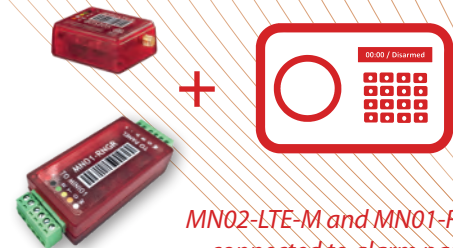

## MAIN FEATURES

**UNIVERSAL PANEL COMPATIBILITY** – Dial Capture Interface supporting Contact ID, SIA and Pulse 4+2

**UPLOAD/DOWNLOAD** for selected panels: DSC, Honeywell and NX series

**REMOTE ARM/ DISARM/ STAY ARM** of multiple partitions via keybus for selected panels

**EXCEPTIONAL REDUNDANCY** – Dual-SIM, supporting AT&T and Verizon (model specific)

**SUPERVISED CONNECTIVITY** – 10 minute polling of the connection

**ADMIN PORTAL** – Online 24/7 device management & real-time status monitoring of all accounts

### Remote Upload/Download

The UDL software you are familiar with –  
DLS, Compass, DL900

MN02-LTE-M and MN01-RNGR  
connected to alarm panel

MN02-LTE-M supports MN01-RNGR module for remote UDL  
via the RING/TIP for selected panels (DSC, Honeywell and GE NX series)